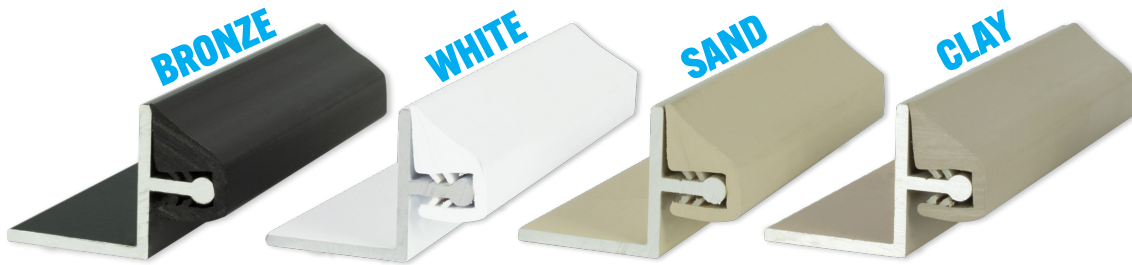

SCREENEZE® | THE NO-SPLINE SCREEN PORCH SYSTEM

UNOBSTRUCTED VIEWS | NO SPLINE | SELF TIGHTENING

Features & Benefits

- No Spline | No Staples
- Span Openings Up To 150 Sq Ft
- Self Tightening | Self Stretching
- Easy To Replace Damaged Screen
- Reduce Call Backs
- 10 Year Limited Warranty
- Screws Included
- Install On The Inside, Outside Or Center Of Your Porch Post/Rail Design

INSTALLATION

- Installation instructions included in shipping tube
- Visit our website for more info: SCREENEZE.com/

SPECS

- PVC Vinyl Cap made of window grade virgin vinyl with UV inhibitor
- Aluminum Base made of solid aluminum alloy
- Baked on polyester paint
- Color coordinated screws included
- Aluminum Base: 3/4" x 3/4", 8' or 12' in length
- Vinyl Cap: 3/8" x 1/2", 8' or 12' in length
- Made in the USA