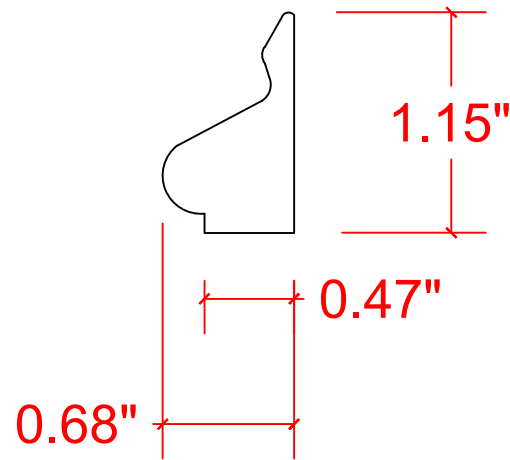

# VERSATEX<sup>®</sup>

BUILDING PRODUCTS

VERSATEX Building Products  
www.versatex.com  
724.857.1111

Base Cap Casing

Scale: Full

Part No. PCBBASECAP